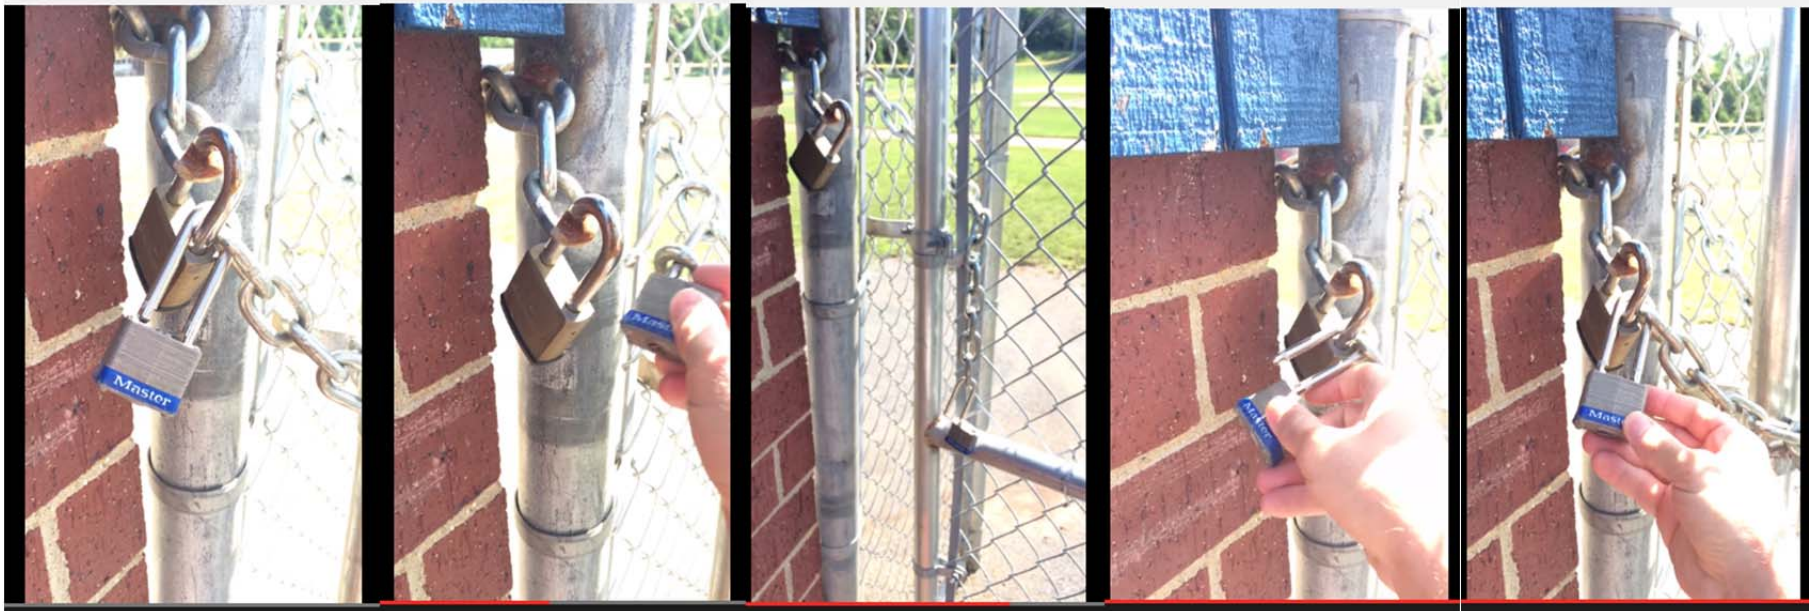

Edison HS Main Gate

Gold Lock –
school lock – do
not unlock this

Silver Lock –
use NVTBL key
to remove
silver lock

When leaving,
attach silver
lock to Gold
lock